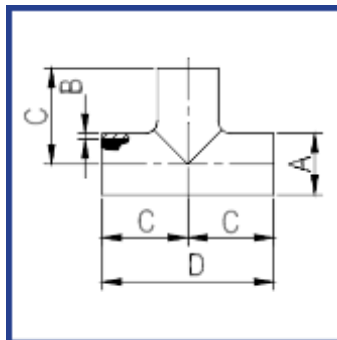

## SMS PULLED CROSS 304,304L,316,316L (SMSPC)

## SMS LONG EQUAL TEE 304,304L,316,316L (SMSLET)

## SMS SHORT EQUAL TEE 304,304L,316,316L (SMSSET)

PART NO.	SIZE	A (MM)	B (MM)	C (MM)	D (MM)	E (MM)	F (MM)
N/A	25	25.0	1.25	55.0	110.0	14.7	29.40
N/A	38	38.0	1.25	70.0	140.0	22.4	44.80
N/A	51	51.0	1.25	82.0	164.0	29.2	58.40
N/A	63.5	63.5	1.5	105.0	210.0	35.4	70.80
N/A	76	76.1	1.6	110.0	220.0	41.5	83.00
N/A	101.6	101.6	2.0	150.0	300.0	54.7	109.40
N/A	104	104.0	2.0	150.0	300.0	55.5	11.10

## SMS REDUCING TEE WITH BRANCH 304,304L,316,316L (SMSRT)

PART NO.	SIZE	A (MM)	B (MM)	C (MM)	D (MM)	E (MM)	F (MM)	G (MM)
N/A	38 x 25	38.0	1.25	70.0	140.0	22.0	25.0	70.0
N/A	51 x 25	51.0	1.25	82.0	164.0	29.0	25.0	-
N/A	51 x 38	51.0	1.25	82.0	164.0	29.0	38.0	83.0
N/A	63.5 x 25	63.5	1.5	105.0	210.0	35.3	25.0	104.5
N/A	63.5 x 38	63.5	1.5	105.0	210.0	35.3	38.0	104.5
N/A	63.5 x 51	63.5	1.5	105.0	210.0	35.3	51.0	104.5
N/A	76 x 25	76.0	1.6	110.0	220.0	41.0	25.0	-
N/A	76 x 38	76.0	1.6	110.0	220.0	41.0	38.0	-
N/A	76 x 51	76.0	1.6	110.0	220.0	41.4	51.0	110.5
N/A	76 x 63.5	76.0	1.6	110.0	220.0	41.4	63.5	-
N/A	101.6 x 51	101.6	2.0	150.0	300.0	55.0	51.0	150.0
N/A	101.6 x 63.5	101.6	2.0	150.0	300.0	55.0	63.5	150.0
N/A	101.6 x 76	101.6	2.0	150.0	300.0	55.0	76.0	150.0
N/A	104 x 25	104.0	2.0	150.0	300.0	56.2	25.0	-
N/A	104 x 38	104.0	2.0	150.0	300.0	56.2	38.0	-
N/A	104 x 51	104.0	2.0	150.0	300.0	56.2	51.0	-
N/A	104 x 63.5	104.0	2.0	150.0	300.0	57.1	63.5	-
N/A	104 x 76	104.0	2.0	150.0	300.0	57.1	76.0	-